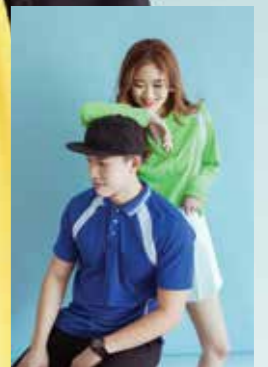

## SINGLE JERSEY

ROUND NECK  
RAGLAN  
SPORTY SCHOOL  
TRACK BOTTOM  
POLO SHIRT  
COUPLE MATCHING  
MUSLIMAH

PG68 - 74  
PG76 - 78  
PG80  
PG82  
PG82 - 88  
PG90  
PG92

94