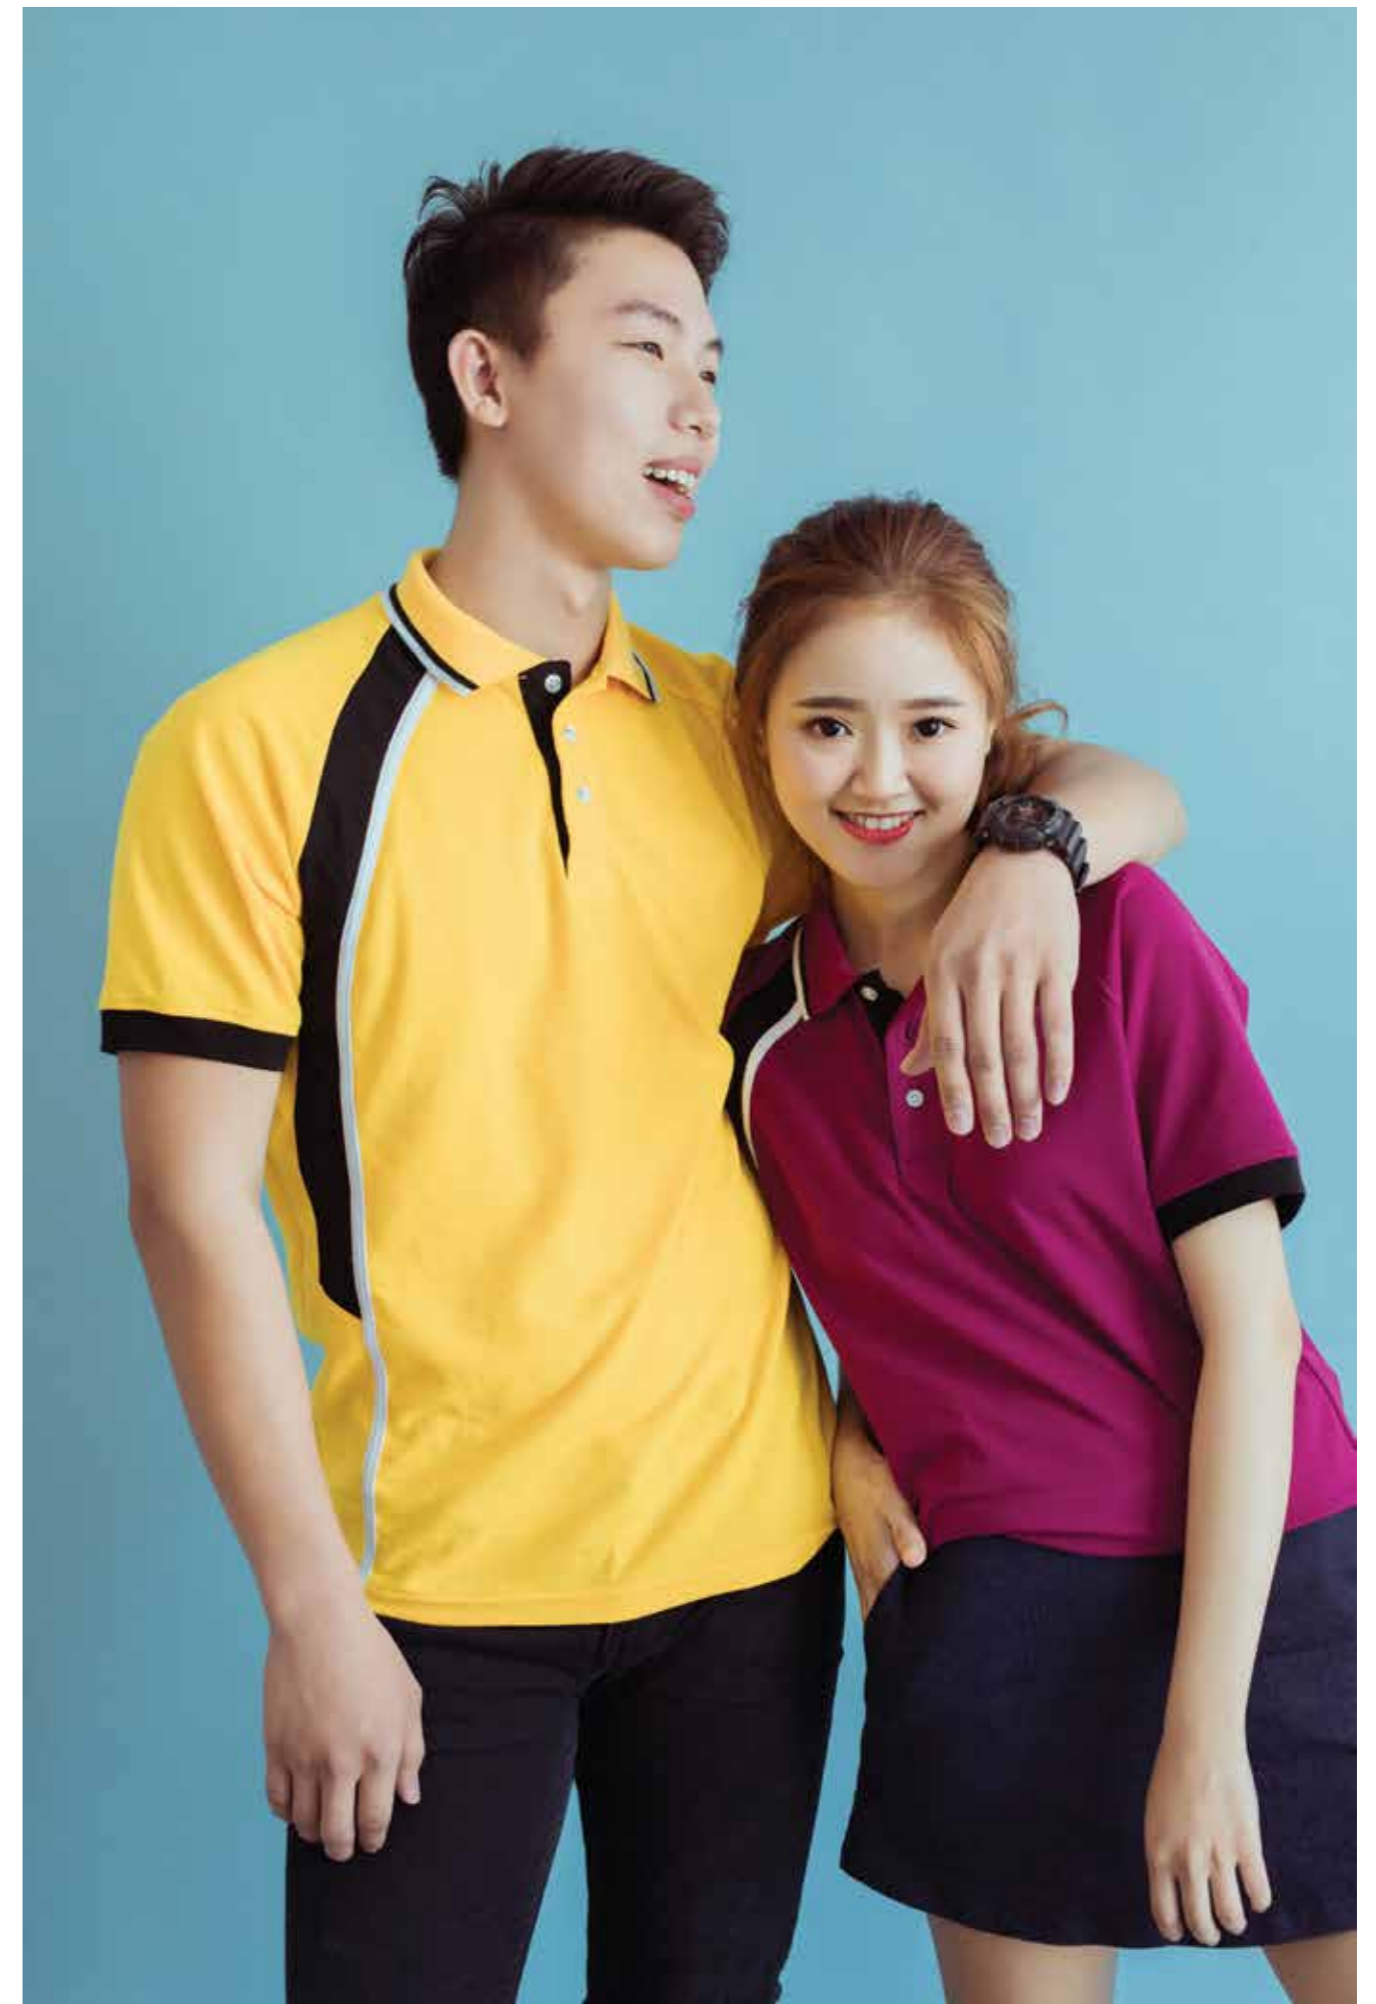

JUP 3041  
GRAPE / BLACK / WHITE

JUP 3042  
RED / BLACK / WHITE

JUP 3043  
YELLOW / BLACK / WHITE

JUP 3044  
BLACK / RED / WHITE

[ BACK VIEW ]

Size assistant

SIZE	SHOULDER	CHEST	BODY
S	16"	38"	27"
M	17"	40"	28"
L	18"	42"	29"
XL	19"	44"	30"
2XL	20"	46"	31"
3XL	21"	48"	32"