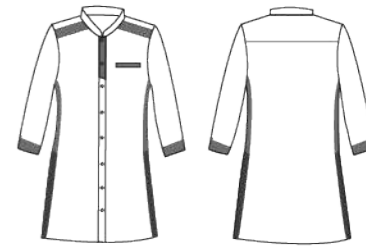

POLY SOFTEE

- Long Sleeve
- Hidden pocket
- Transparent Button
- Stand Collar
- Cut and sew designs
- Muslimah cutting from S to 3XL

Size	Shoulder	Chest	Body
S	15"	38"	35"
M	15.5"	40"	36"
L	16"	42"	37"
XL	16.5"	44"	38"
2XL	17"	46"	39"
3XL	17.5"	48"	40"

JUL 1021
RED / WHITE / BLACK