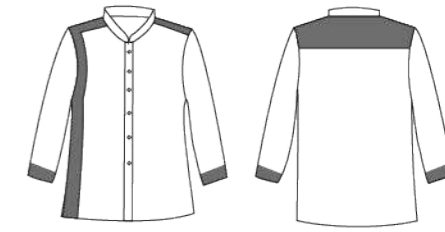

JUM 1105
APPLE GREEN / WHITE

BACK VIEW

STAND UP
CORPORATE UNIFORM

POLY SOFTEE

- Half Sleeve
- Hidden pocket
- Transparent Button
- Stand Collar
- Cut and sew designs
- Women cutting from S to 3XL

Size	Shoulder	Chest	Body
S	15"	38"	27"
M	15.5"	40"	28"
L	16"	42"	29"
XL	16.5"	44"	30"
2XL	17"	46"	31"
3XL	17.5"	48"	32"