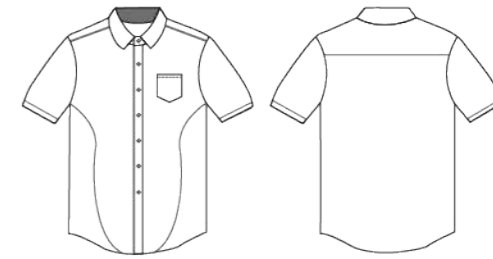

JUL 1125
APPLE GREEN / WHITE

BACK VIEW

POLY SOFTEE

- Colour button
- Short sleeve
- Hidden pocket
- Open Collar
- Piping design
- Men cutting from S to 3XL

Size	Shoulder	Chest	Body
S	17"	40"	28"
M	18"	42"	29"
L	19"	44"	30"
XL	20"	46"	31"
2XL	21"	48"	32"
3XL	22"	50"	33"