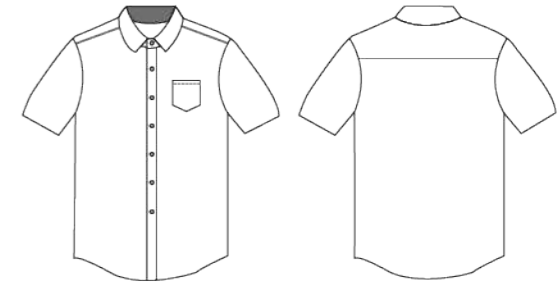

NEW!

OXFORD

- Transparent Button
- Short sleeve
- Left front pocket
- Open Collar
- Men cutting from S to 3XL

Size	Shoulder	Chest	Body
S	17"	40"	28"
M	18"	42"	29"
L	19"	44"	30"
XL	20"	46"	31"
2XL	21"	48"	32"
3XL	22"	50"	33"

JUOX 3001
LIGHT PURPLE