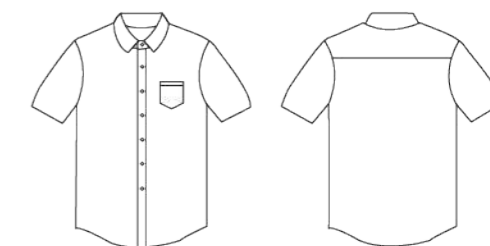

NEW!

OXFORD

- Transparent Button
- Long sleeve
- Left front pocket
- Open Collar
- Women cutting from S to 3XL

Size	Shoulder	Chest	Body
S	15"	38"	27"
M	15.5"	40"	28"
L	16"	42"	29"
XL	16.5"	44"	30"
2XL	17"	46"	31"
3XL	17.5"	48"	32"

JUOX 3011
LIGHT PURPLE

JUOX 3012
LIGHT BLUE

JUOX 3013
MAGENTA

JUOX 3014
LIGHT GREY

BACK VIEW

NEW!

DENIM

- Short Sleeve
- Left front pocket
- Steel Button
- Open Collar
- Men cutting from S to 3XL

Size	Shoulder	Chest	Body
S	17"	40"	28"
M	18"	42"	29"
L	19"	44"	30"
XL	20"	46"	31"
2XL	21"	48"	32"
3XL	22"	50"	33"

JUD 1301
BLACK DENIM

JUD 1302
DARK DENIM

BACK VIEW

DENIM

- Long Sleeve
- Left front pocket
- Steel Button
- Open Collar
- Women cutting from S to 3XL

Size	Shoulder	Chest	Body
S	15"	38"	27"
M	15.5"	40"	28"
L	16"	42"	29"
XL	16.5"	44"	30"
2XL	17"	46"	31"
3XL	17.5"	48"	32"

JUD 1401
BLACK DENIM

JUD 1402
DARK DENIM

BACK VIEW

Denim Men

- Short Sleeve
- Chest pocket
- Steel Button
- Open Collar
- Men cutting from S to 3XL