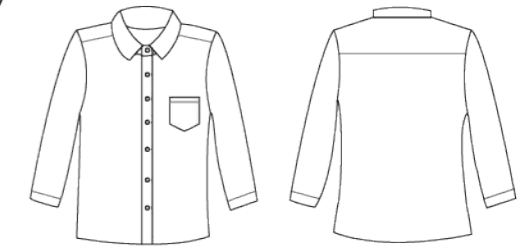

BACK VIEW

BUSINESS CASUAL

Cotton Linen

- Transparent Button
- Long sleeve
- Left front pocket
- Stand Collar
- Men cutting from S to 3XL

Size	Shoulder	Chest	Body
S	17"	40"	28"
M	18"	42"	29"
L	19"	44"	30"
XL	20"	46"	31"
2XL	21"	48"	32"
3XL	22"	50"	33"

JUCR 1001
TRUE BLUE

JUCR 1002
VIOLET

JUCR 1003
TEAL GREEN

JUCR 1004
STEEL GREY

BACK VIEW

VISCOSE

- Transparent Button
- Short sleeve
- Left front pocket
- Open Collar
- Men cutting from S to 3XL

Size	Shoulder	Chest	Body
S	17"	40"	28"
M	18"	42"	29"
L	19"	44"	30"
XL	20"	46"	31"
2XL	21"	48"	32"
3XL	22"	50"	33"

VISCOSE

- Transparent Button
- Long sleeve
- Left front pocket
- Open Collar
- Women cutting from S to 3XL

Size	Shoulder	Chest	Body
S	15"	38"	27"
M	15.5"	40"	28"
L	16"	42"	29"
XL	16.5"	44"	30"
2XL	17"	46"	31"
3XL	17.5"	48"	32"