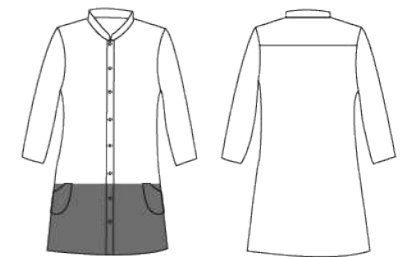

Size	Shoulder	Chest	Body
S	17"	40"	28"
M	18"	42"	29"
L	19"	44"	30"
XL	20"	46"	31"
2XL	21"	48"	32"
3XL	22"	50"	33"

JUD 1101
DARK DENIM

JUD 1102
LIGHT DENIM

Denim Women

- Half Sleeve
- Chest pockets
- Steel Button
- Open Collar
- Women cutting from S to 3XL

Size	Shoulder	Chest	Body
S	15"	38"	27"
M	15.5"	40"	28"
L	16"	42"	29"
XL	16.5"	44"	30"
2XL	17"	46"	31"
3XL	17.5"	48"	32"

JUD 1201
DARK DENIM

JUD 1202
LIGHT DENIM

COUPLE MUSLIMAH MATCH

Denim Men

- Long Sleeve
- Left front pocket
- Steel Button
- Open Collar
- Men cutting from S to 3XL

Size	Shoulder	Chest	Body
S	17"	40"	28"
M	18"	42"	29"
L	19"	44"	30"
XL	20"	46"	31"
2XL	21"	48"	32"
3XL	22"	50"	33"

JUD 1001
DARK / LIGHT DENIM

Denim Women

- Long Sleeve
- Steel Button
- Stand Collar
- Left and Right pocket
- Muslimah cutting from S to 3XL

Size	Shoulder	Chest	Body
S	15"	38"	35"
M	15.5"	40"	36"
L	16"	42"	37"
XL	16.5"	44"	38"
2XL	17"	46"	39"
3XL	17.5"	48"	40"

JUD 1002
LIGHT / DARK DENIM

COTTON LINEN

- Transparent Button
- Short sleeve
- Front hidden pocket
- Open Collar
- Men cutting from S to 3XL