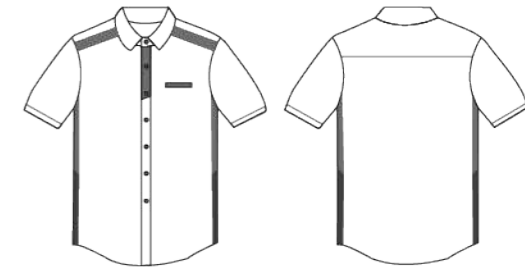

POLY SOFTEE

- Transparent Button
- Short sleeve
- Hidden pocket
- Open Collar
- Cut and sew design
- Men cutting from S to 3XL

Size	Shoulder	Chest	Body
S	17"	40"	28"
M	18"	42"	29"
L	19"	44"	30"
XL	20"	46"	31"
2XL	21"	48"	32"
3XL	22"	50"	33"

JUM 1001
RED / WHITE / BLACK