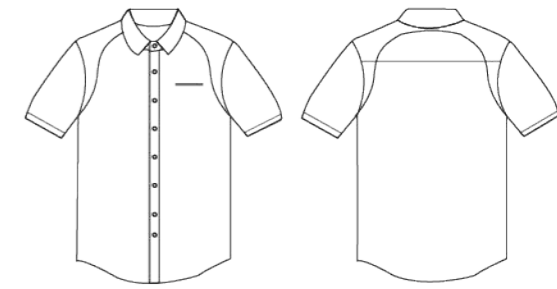

VISCOSE

- Transparent Button
- Long sleeve
- Left front pocket
- Open Collar
- Women cutting from S to 3XL

Size	Shoulder	Chest	Body
S	15"	38"	27"
M	15.5"	40"	28"
L	16"	42"	29"
XL	16.5"	44"	30"
2XL	17"	46"	31"
3XL	17.5"	48"	32"

- Transparent Button
- Short sleeve
- Left front hidden pocket
- Open Collar
- Piping design
- Men cutting from S to 3XL

Size	Shoulder	Chest	Body
S	17"	40"	28"
M	18"	42"	29"
L	19"	44"	30"
XL	20"	46"	31"
2XL	21"	48"	32"
3XL	22"	50"	33"