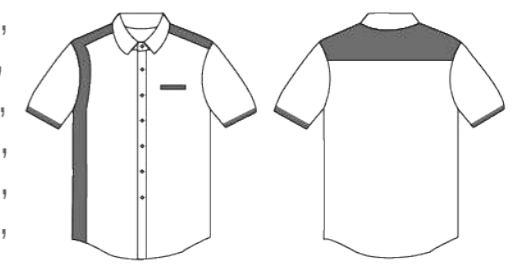

POLY SOFTEE

- Transparent Button
- Short sleeve
- Hidden pocket
- Cut and sew designs
- Stand Collar
- Men cutting from S to 3XL

Size	Shoulder	Chest	Body
S	17"	38"	27"
M	18"	40"	28"
L	19"	42"	29"
XL	20"	44"	30"
2XL	21"	46"	31"
3XL	22"	48"	32"