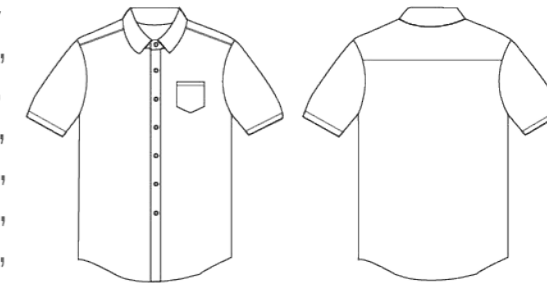

BACK VIEW

BUSINESS CASUAL

Cotton Linen

- Transparent Button
- Long sleeve
- Left front pocket
- Stand Collar
- Men cutting from S to 3XL

Size	Shoulder	Chest	Body
S	17"	40"	28"
M	18"	42"	29"
L	19"	44"	30"
XL	20"	46"	31"
2XL	21"	48"	32"
3XL	22"	50"	33"

JUCR 1001
TRUE BLUE

JUCR 1002
VIOLET

JUCR 1003
TEAL GREEN

JUCR 1004
STEEL GREY

BACK VIEW

VISCOSE

- Transparent Button
- Short sleeve
- Left front pocket
- Open Collar
- Men cutting from S to 3XL

Size	Shoulder	Chest	Body
S	17"	40"	28"
M	18"	42"	29"
L	19"	44"	30"
XL	20"	46"	31"
2XL	21"	48"	32"
3XL	22"	50"	33"

VISCOSE

- Transparent Button
- Long sleeve
- Left front pocket
- Open Collar
- Women cutting from S to 3XL

Size	Shoulder	Chest	Body
S	15"	38"	27"
M	15.5"	40"	28"
L	16"	42"	29"
XL	16.5"	44"	30"
2XL	17"	46"	31"
3XL	17.5"	48"	32"