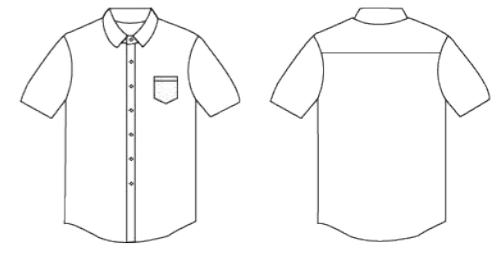

JUF 1714
WHITE / NAVY

BACK VIEW

POLY SOFTEE

- Short Sleeve
- Front pocket
- Transparent button
- Open Collar
- Men cutting from S to 3XL

Size	Shoulder	Chest	Body
S	17"	40"	28"
M	18"	42"	29"
L	19"	44"	30"
XL	20"	46"	31"
2XL	21"	48"	32"
3XL	22"	50"	33"