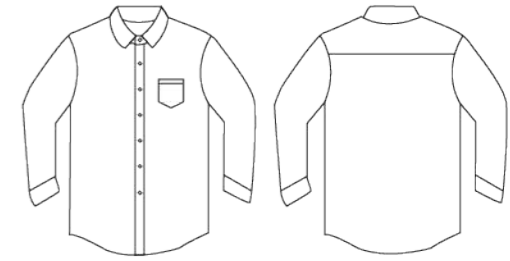

Size	Shoulder	Chest	Body
S	15"	38"	35"
M	15.5"	40"	36"
L	16"	42"	37"
XL	16.5"	44"	38"
2XL	17"	46"	39"
3XL	17.5"	48"	40"

JUD 1002
LIGHT / DARK DENIM

COTTON LINEN

- Transparent Button
- Short sleeve
- Front hidden pocket
- Open Collar
- Men cutting from S to 3XL

BACK VIEW

BUSINESS CASUAL

Cotton Linen

- Transparent Button
- Long sleeve
- Left front pocket
- Stand Collar
- Men cutting from S to 3XL

Size	Shoulder	Chest	Body
S	17"	40"	28"
M	18"	42"	29"
L	19"	44"	30"
XL	20"	46"	31"
2XL	21"	48"	32"
3XL	22"	50"	33"

JUCR 1001
TRUE BLUE

JUCR 1002
VIOLET

JUCR 1003
TEAL GREEN

JUCR 1004
STEEL GREY

BACK VIEW

VISCOSE

- Transparent Button
- Short sleeve
- Left front pocket
- Open Collar
- Men cutting from S to 3XL

Size	Shoulder	Chest	Body
S	17"	40"	28"
M	18"	42"	29"
L	19"	44"	30"
XL	20"	46"	31"
2XL	21"	48"	32"
3XL	22"	50"	33"