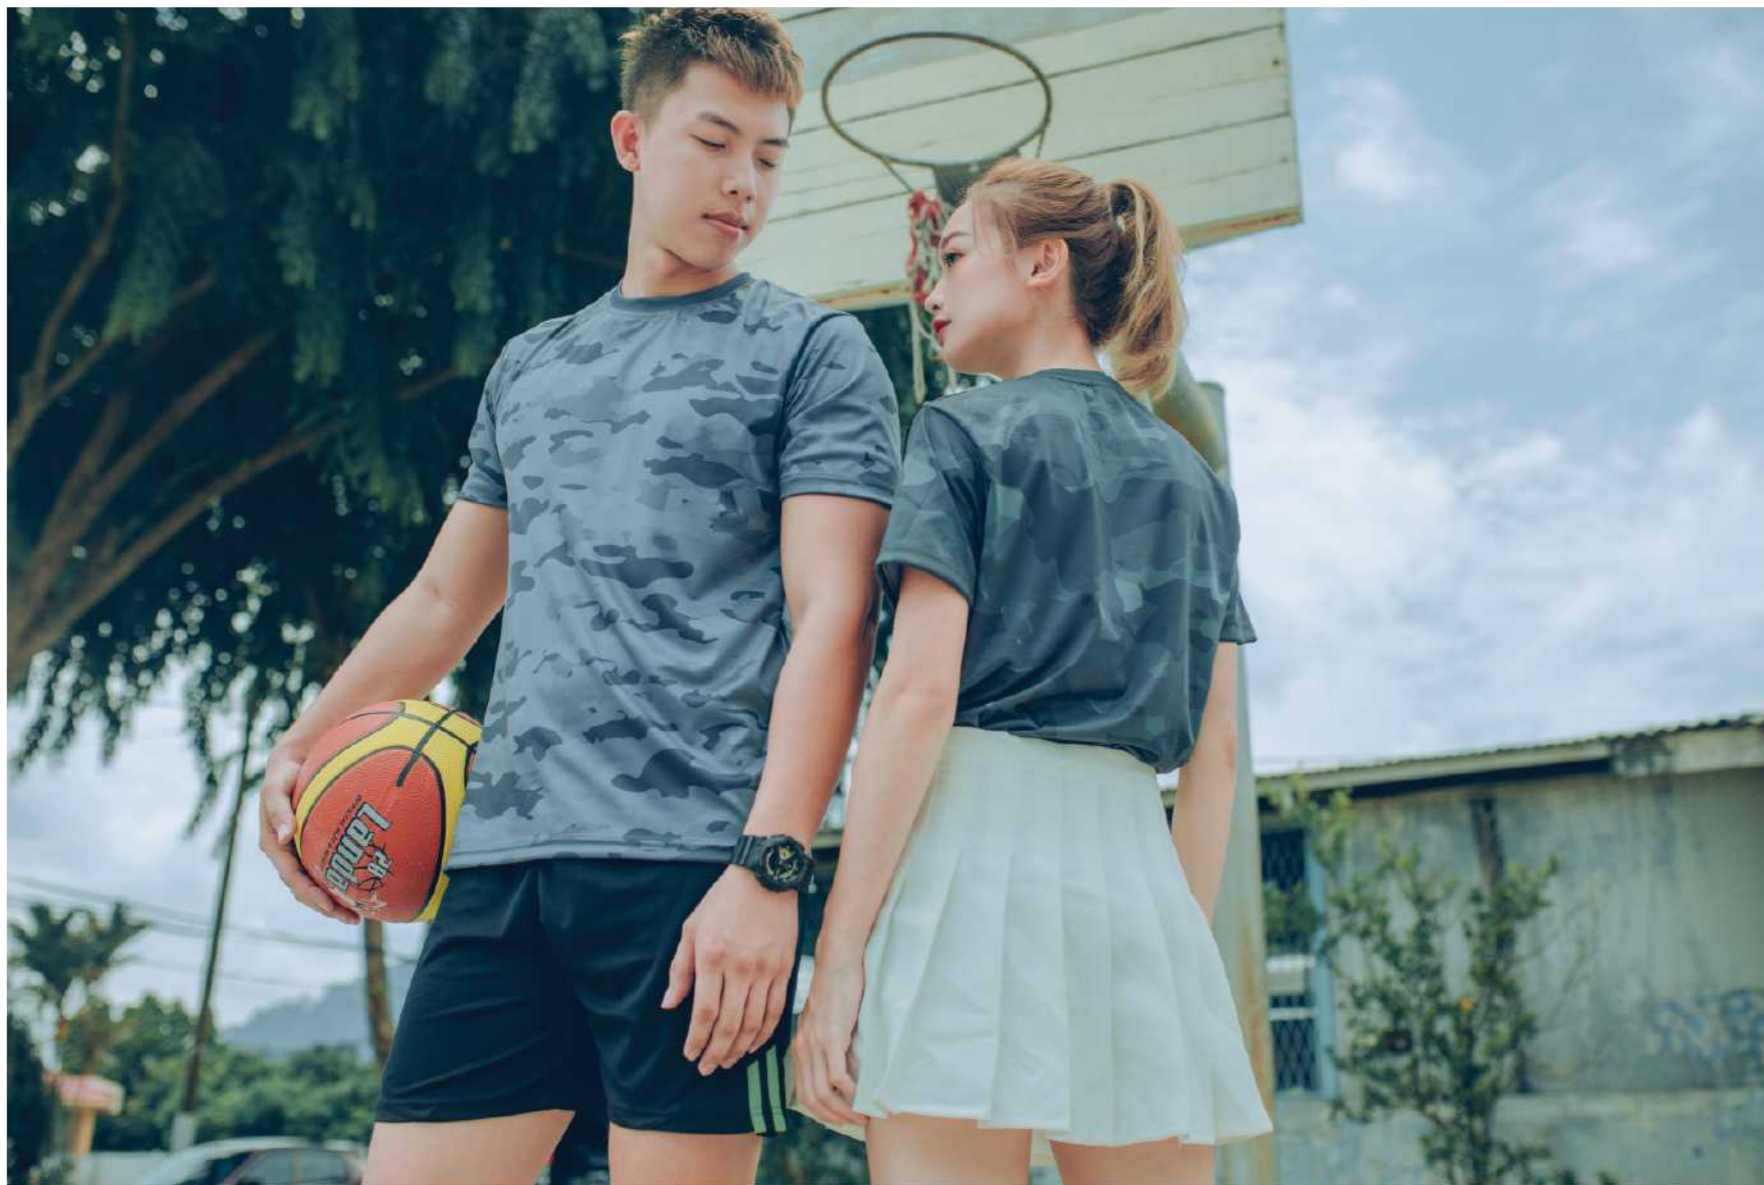

ARMY JERSEY

Size	Shoulder	Chest	Body
S	16"	38"	27"
M	17"	40"	28"
L	18"	42"	29"
XL	19"	44"	30"
2XL	20"	46"	31"
3XL	21"	48"	32"