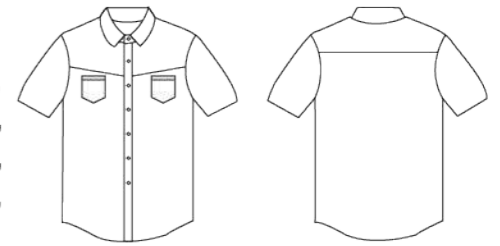

Size	Shoulder	Chest	Body
S	17"	40"	28"
M	18"	42"	29"
L	19"	44"	30"
XL	20"	46"	31"
2XL	21"	48"	32"
3XL	22"	50"	33"

JUD 1301
BLACK DENIM

JUD 1302
DARK DENIM

BACK VIEW

DENIM

- Long Sleeve
- Left front pocket
- Steel Button
- Open Collar
- Women cutting from S to 3XL

Size	Shoulder	Chest	Body
S	15"	38"	27"
M	15.5"	40"	28"
L	16"	42"	29"
XL	16.5"	44"	30"
2XL	17"	46"	31"
3XL	17.5"	48"	32"

JUD 1401
BLACK DENIM

JUD 1402
DARK DENIM

BACK VIEW

Denim Men

- Short Sleeve
- Chest pocket
- Steel Button
- Open Collar
- Men cutting from S to 3XL

Size	Shoulder	Chest	Body
S	17"	40"	28"
M	18"	42"	29"
L	19"	44"	30"
XL	20"	46"	31"
2XL	21"	48"	32"
3XL	22"	50"	33"

JUD 1101
DARK DENIM

JUD 1102
LIGHT DENIM

Denim Women

- Half Sleeve
- Chest pockets
- Steel Button
- Open Collar
- Women cutting from S to 3XL