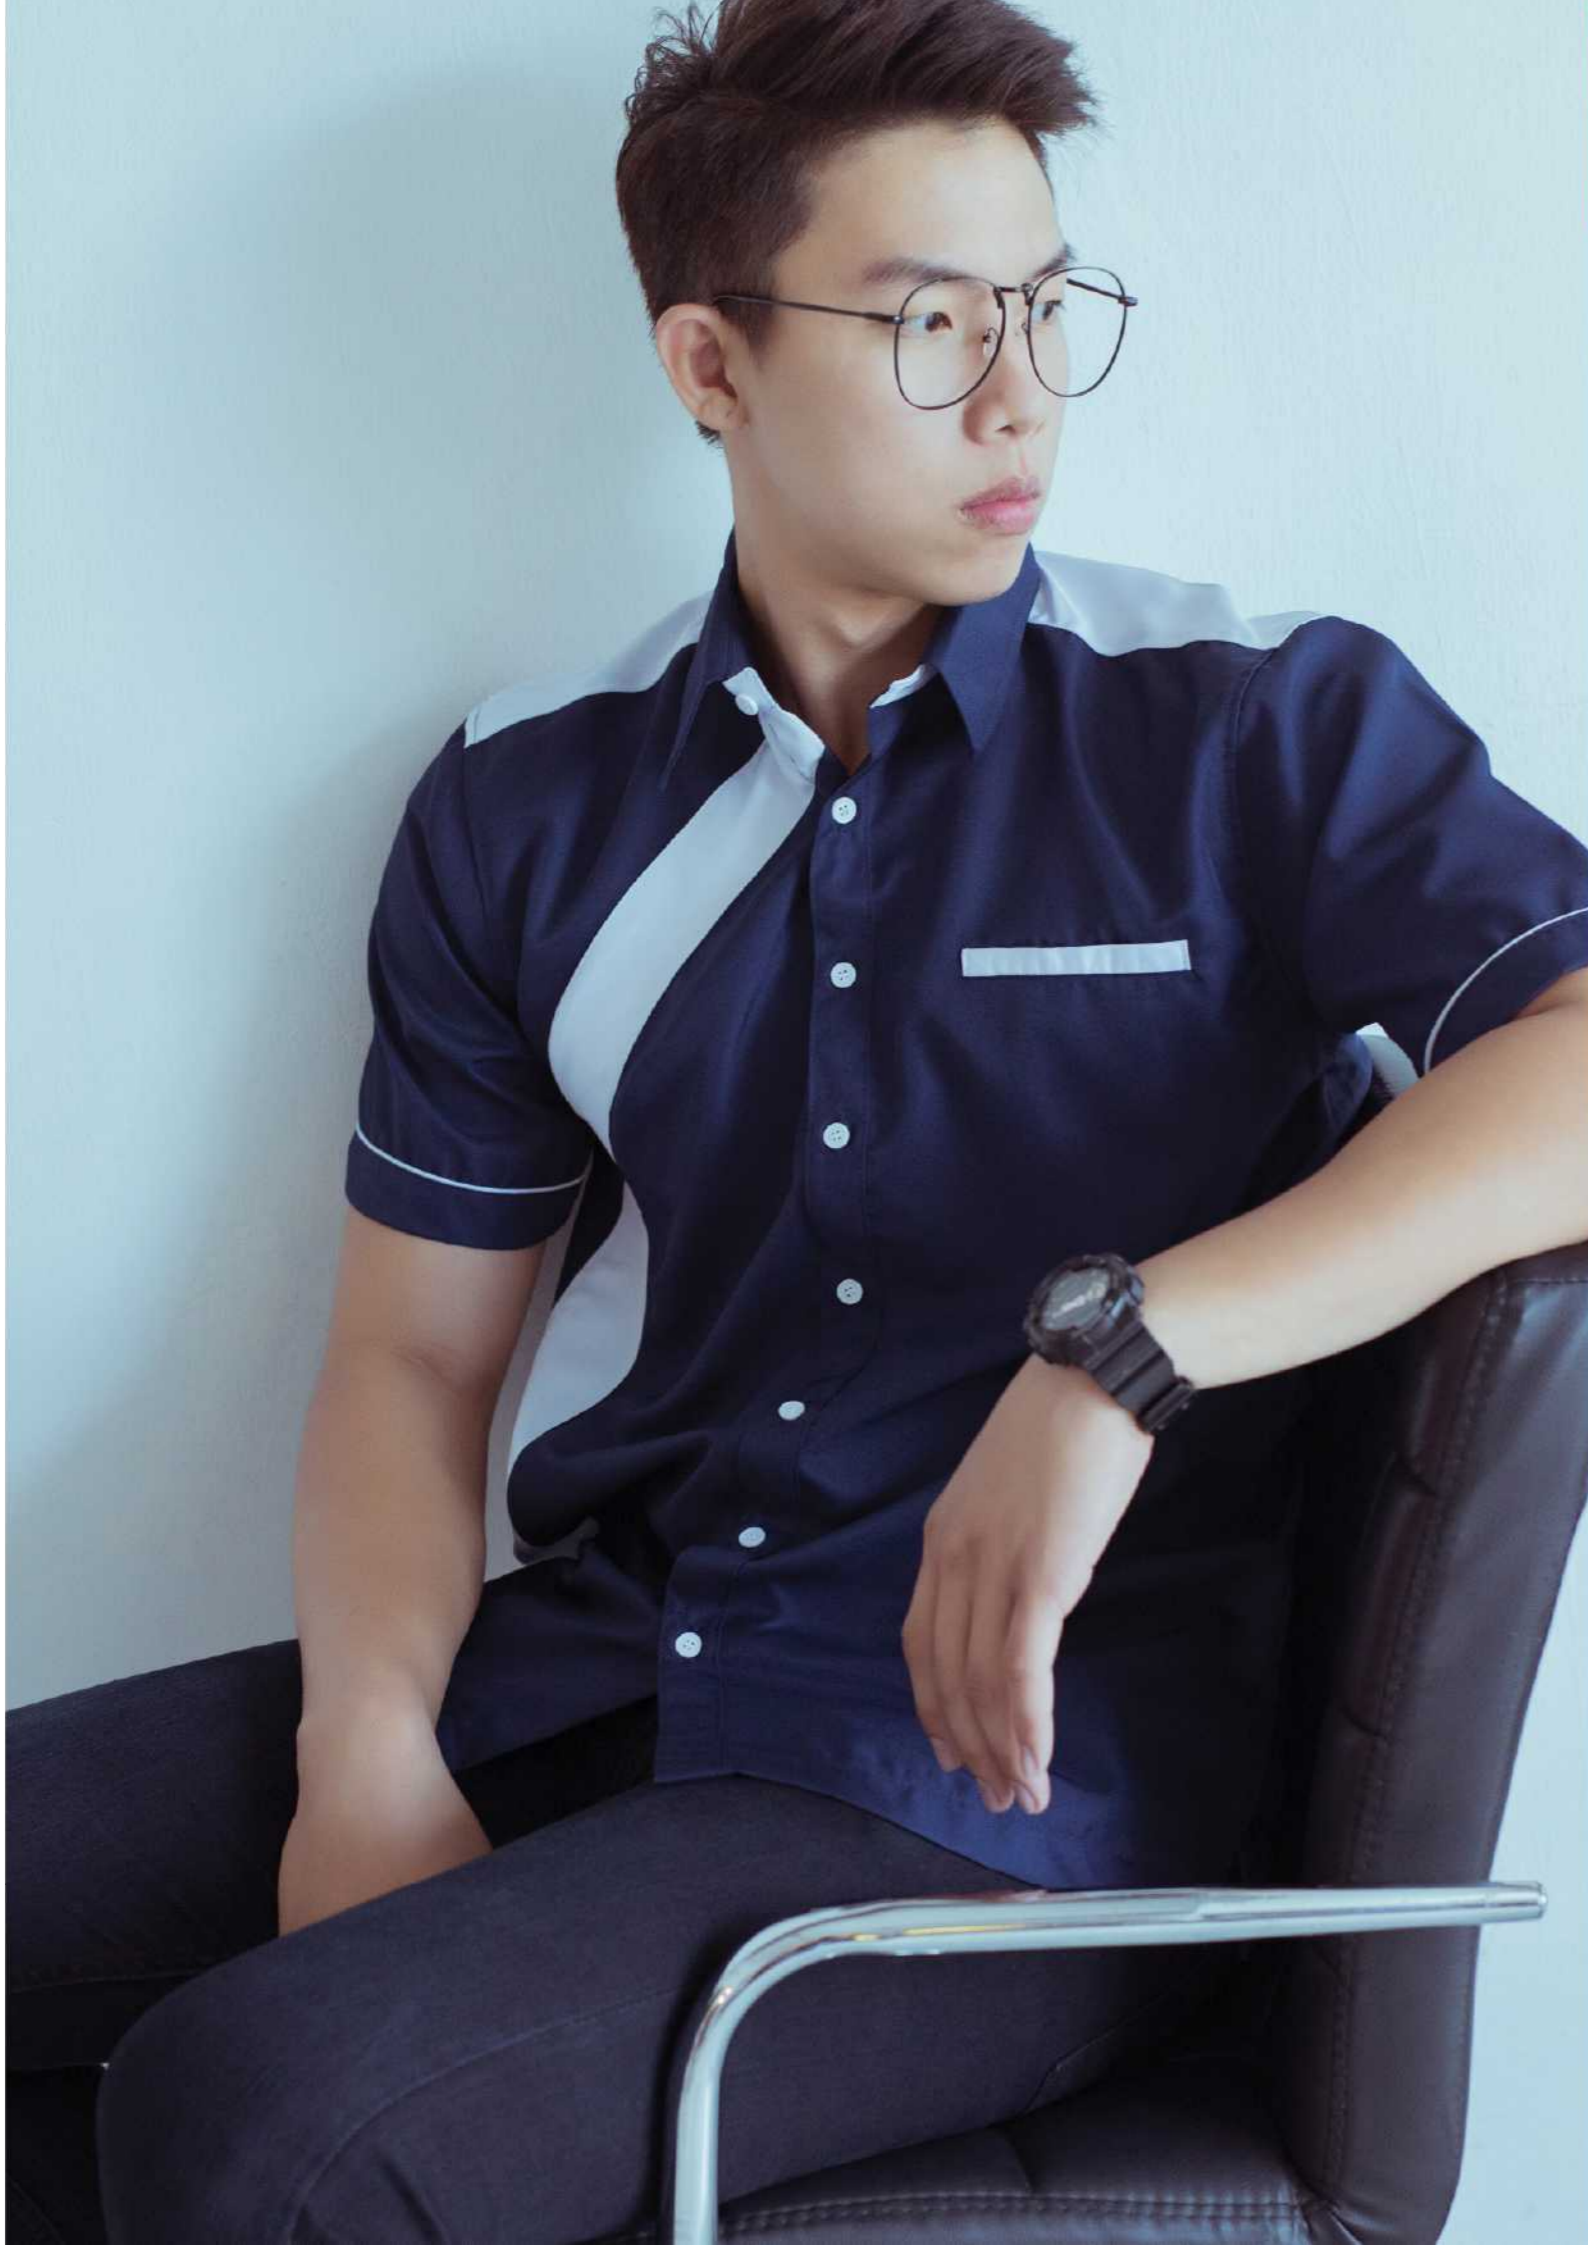

WHILE STOCK LAST

POLY SOFTEE

- Transparent button
- Short sleeve
- Hidden pocket
- Open Collar
- Men cutting from S to 3XL

Size	Shoulder	Chest	Body
S	17"	40"	28"
M	18"	42"	29"
L	19"	44"	30"
XL	20"	46"	31"
2XL	21"	48"	32"
3XL	22"	50"	33"