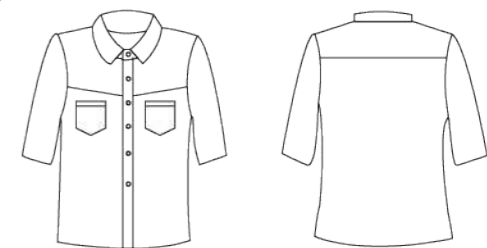

Size	Shoulder	Chest	Body
S	15"	38"	27"
M	15.5"	40"	28"
L	16"	42"	29"
XL	16.5"	44"	30"
2XL	17"	46"	31"
3XL	17.5"	48"	32"

JUD 1401
BLACK DENIM

JUD 1402
DARK DENIM

BACK VIEW

Denim Men

- Short Sleeve
- Chest pocket
- Steel Button
- Open Collar
- Men cutting from S to 3XL

Size	Shoulder	Chest	Body
S	17"	40"	28"
M	18"	42"	29"
L	19"	44"	30"
XL	20"	46"	31"
2XL	21"	48"	32"
3XL	22"	50"	33"

JUD 1101
DARK DENIM

JUD 1102
LIGHT DENIM

Denim Women

- Half Sleeve
- Chest pockets
- Steel Button
- Open Collar
- Women cutting from S to 3XL

Size	Shoulder	Chest	Body
S	15"	38"	27"
M	15.5"	40"	28"
L	16"	42"	29"
XL	16.5"	44"	30"
2XL	17"	46"	31"
3XL	17.5"	48"	32"

JUD 1201
DARK DENIM

JUD 1202
LIGHT DENIM

COUPLE MUSLIMAH MATCH

Denim Men

- Long Sleeve
- Left front pocket
- Steel Button
- Open Collar
- Men cutting from S to 3XL

Size	Shoulder	Chest	Body
S	17"	40"	28"
M	18"	42"	29"
L	19"	44"	30"
XL	20"	46"	31"
2XL	21"	48"	32"
3XL	22"	50"	33"

JUD 1001
DARK / LIGHT DENIM

Denim Women

- Long Sleeve
- Steel Button
- Stand Collar
- Left and Right pocket
- Muslimah cutting from S to 3XL