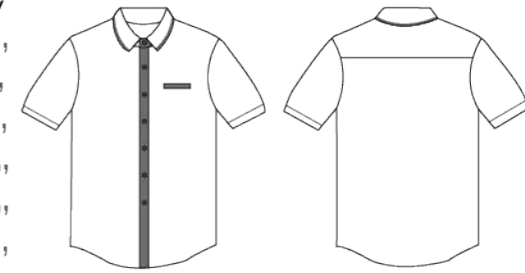

COTTON LINEN

- Transparent Button
- Short sleeve
- Front hidden pocket
- Open Collar
- Men cutting from S to 3XL

Size	Shoulder	Chest	Body
S	17"	38"	27"
M	18"	40"	28"
L	19"	42"	29"
XL	20"	44"	30"
2XL	21"	46"	31"
3XL	22"	48"	32"

PREMIUM COTTON LINEN SERIES