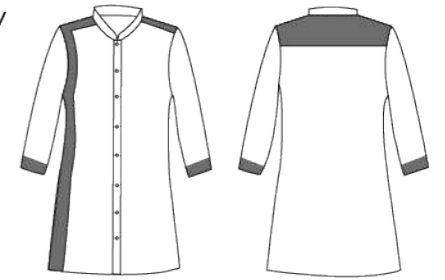

POLY SOFTEE

- Long Sleeve
- Hidden pocket
- Transparent button
- Stand collar
- Cut and sew designs
- Muslimah cutting from S to 3XL

Size	Shoulder	Chest	Body
S	15"	38"	35"
M	15.5"	40"	36"
L	16"	42"	37"
XL	16.5"	44"	38"
2XL	17"	46"	39"
3XL	17.5"	48"	40"

JUL 1121
RED / BLACK