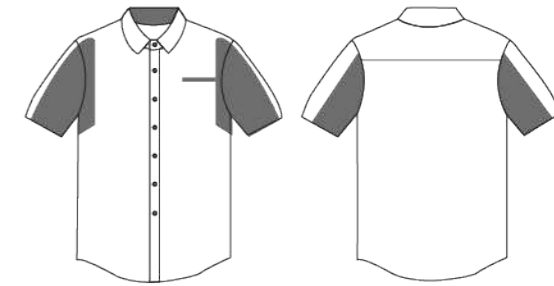

BACK VIEW

SPORT MAX

**WHILE
STOCK
LAST**

JUST UNI POLY SOFTEE MEN

POLY SOFTEE

- Short sleeve
- Hidden pocket
- Open Collar
- Men cutting from S to 3XL

Size	Shoulder	Chest	Body
S	17"	40"	28"
M	18"	42"	29"
L	19"	44"	30"
XL	20"	46"	31"
2XL	21"	48"	32"
3XL	22"	50"	33"