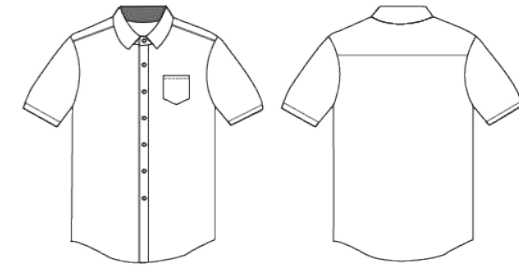

JUF 1316
WHITE / SKY BLUE

BACK VIEW

POLY SOFTEE

- Transparent Button
- Short sleeve
- Hidden pocket
- Open Collar
- Piping design
- Men cutting from S to 3XL

Size	Shoulder	Chest	Body
S	17"	40"	28"
M	18"	42"	29"
L	19"	44"	30"
XL	20"	46"	31"
2XL	21"	48"	32"
3XL	22"	50"	33"