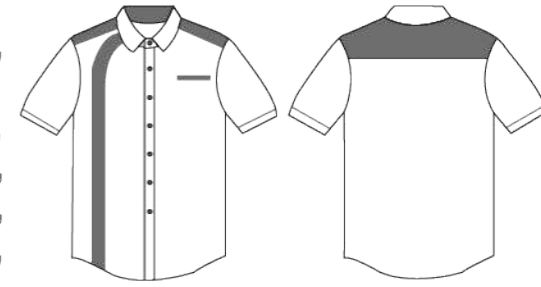

BACK VIEW

SPORT MAX

**WHILE
STOCK
LAST**

JUST UNI POLY SOFTEE MEN

POLY SOFTEE

- Short sleeve
- Hidden pocket
- Open Collar
- Men cutting from S to 3XL

Size	Shoulder	Chest	Body
S	17"	40"	28"
M	18"	42"	29"
L	19"	44"	30"
XL	20"	46"	31"
2XL	21"	48"	32"
3XL	22"	50"	33"

POLY SOFTEE

- Transparent button
- Short sleeve
- Hidden pocket
- Open Collar
- Men cutting from S to 3XL

Size	Shoulder	Chest	Body
S	17"	40"	28"
M	18"	42"	29"
L	19"	44"	30"
XL	20"	46"	31"
2XL	21"	48"	32"
3XL	22"	50"	33"