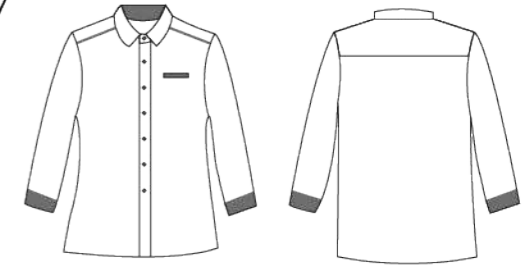

POLY SOFTEE

- Transparent button
- Half sleeve
- Hidden pocket
- Open Collar
- Piping design
- Women cutting from S to 3XL

Size	Shoulder	Chest	Body
S	17"	40"	28"
M	18"	42"	29"
L	19"	44"	30"
XL	20"	46"	31"
2XL	21"	48"	32"
3XL	22"	50"	33"

JUF 1311
WHITE / RED